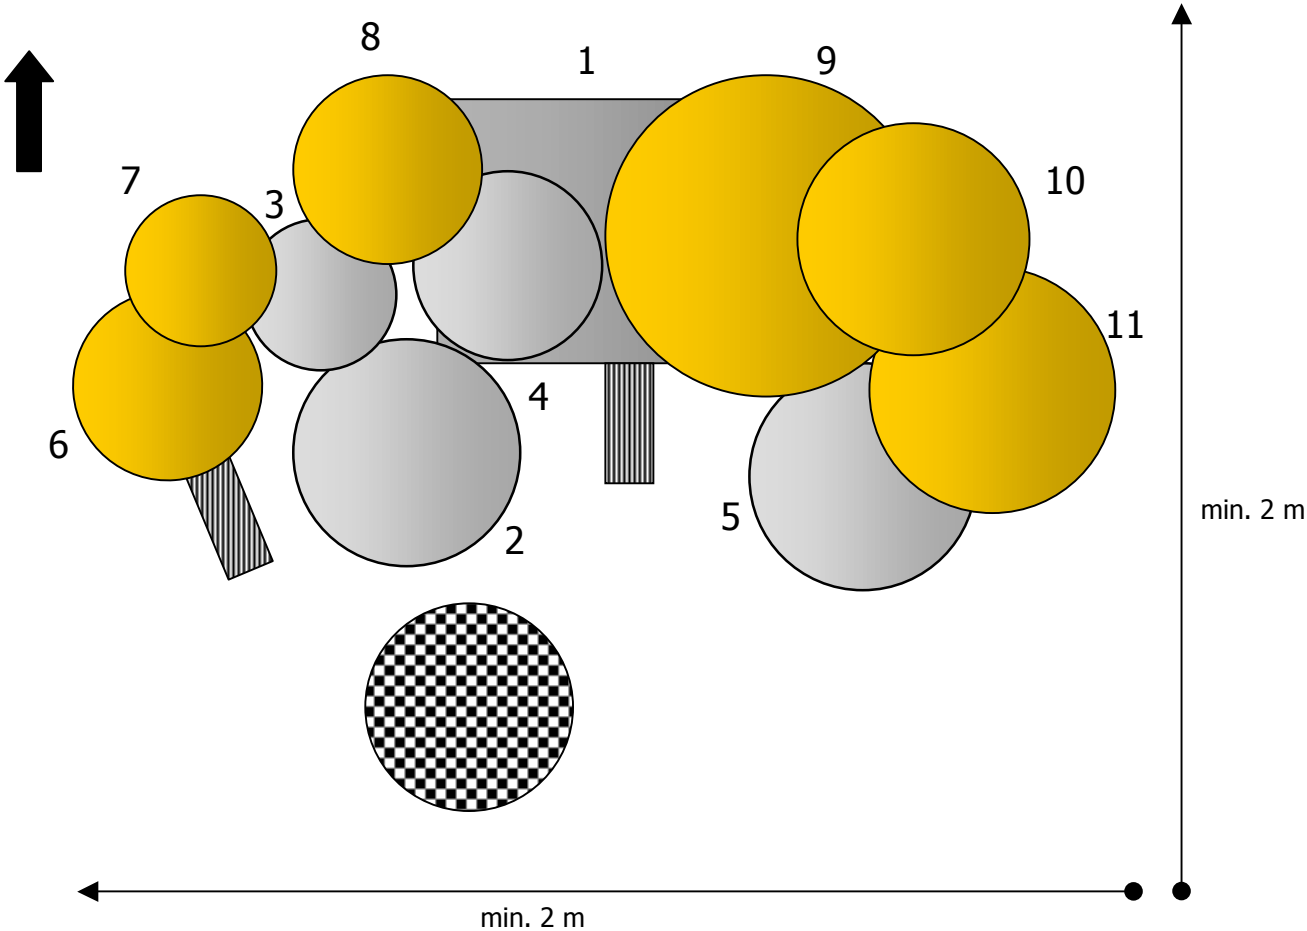

Stageplan Olaf Satzer

- 1 = 22" x 18" Kick
- 2 = 14" x 6,5" Snare
- 3 = 10" x 9" Hi Tom
- 4 = 12" x 10" Mid Tom
- 5 = 14" x 12" Lo Tom
- 6 = 12" HiHat
- 7 = 10" Splash
- 8 = 12" Splash
- 9 = 20" Ride
- 10 = 14" Crash
- 11 = 15" Crash